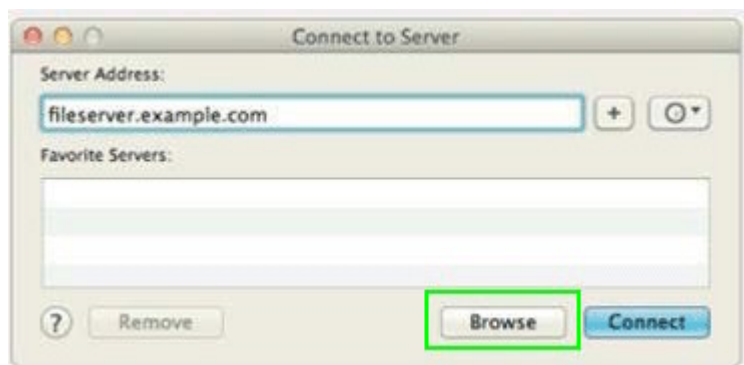

7.Which protocol does OS X use to print to a printer shared by a Windows computer?

- A. PPTP
- B. L2TP
- C. LPD
- D. SMB

Answer: C

8.In addition to Mail, which THREE other applications can you use to set up a new account to access a Microsoft Exchange Server? (Select 3)

- A. System Preferences
- B. Messages
- C. Contacts
- D. Keychain Access
- E. Directory Utility
- F. Calendar

Answer: A,C,F

9.Which messaging protocol does Messages in OS X Mountain Lion support?

- A. IRC
- B. MSNP
- C. SMS
- D. XMPP

Answer: D